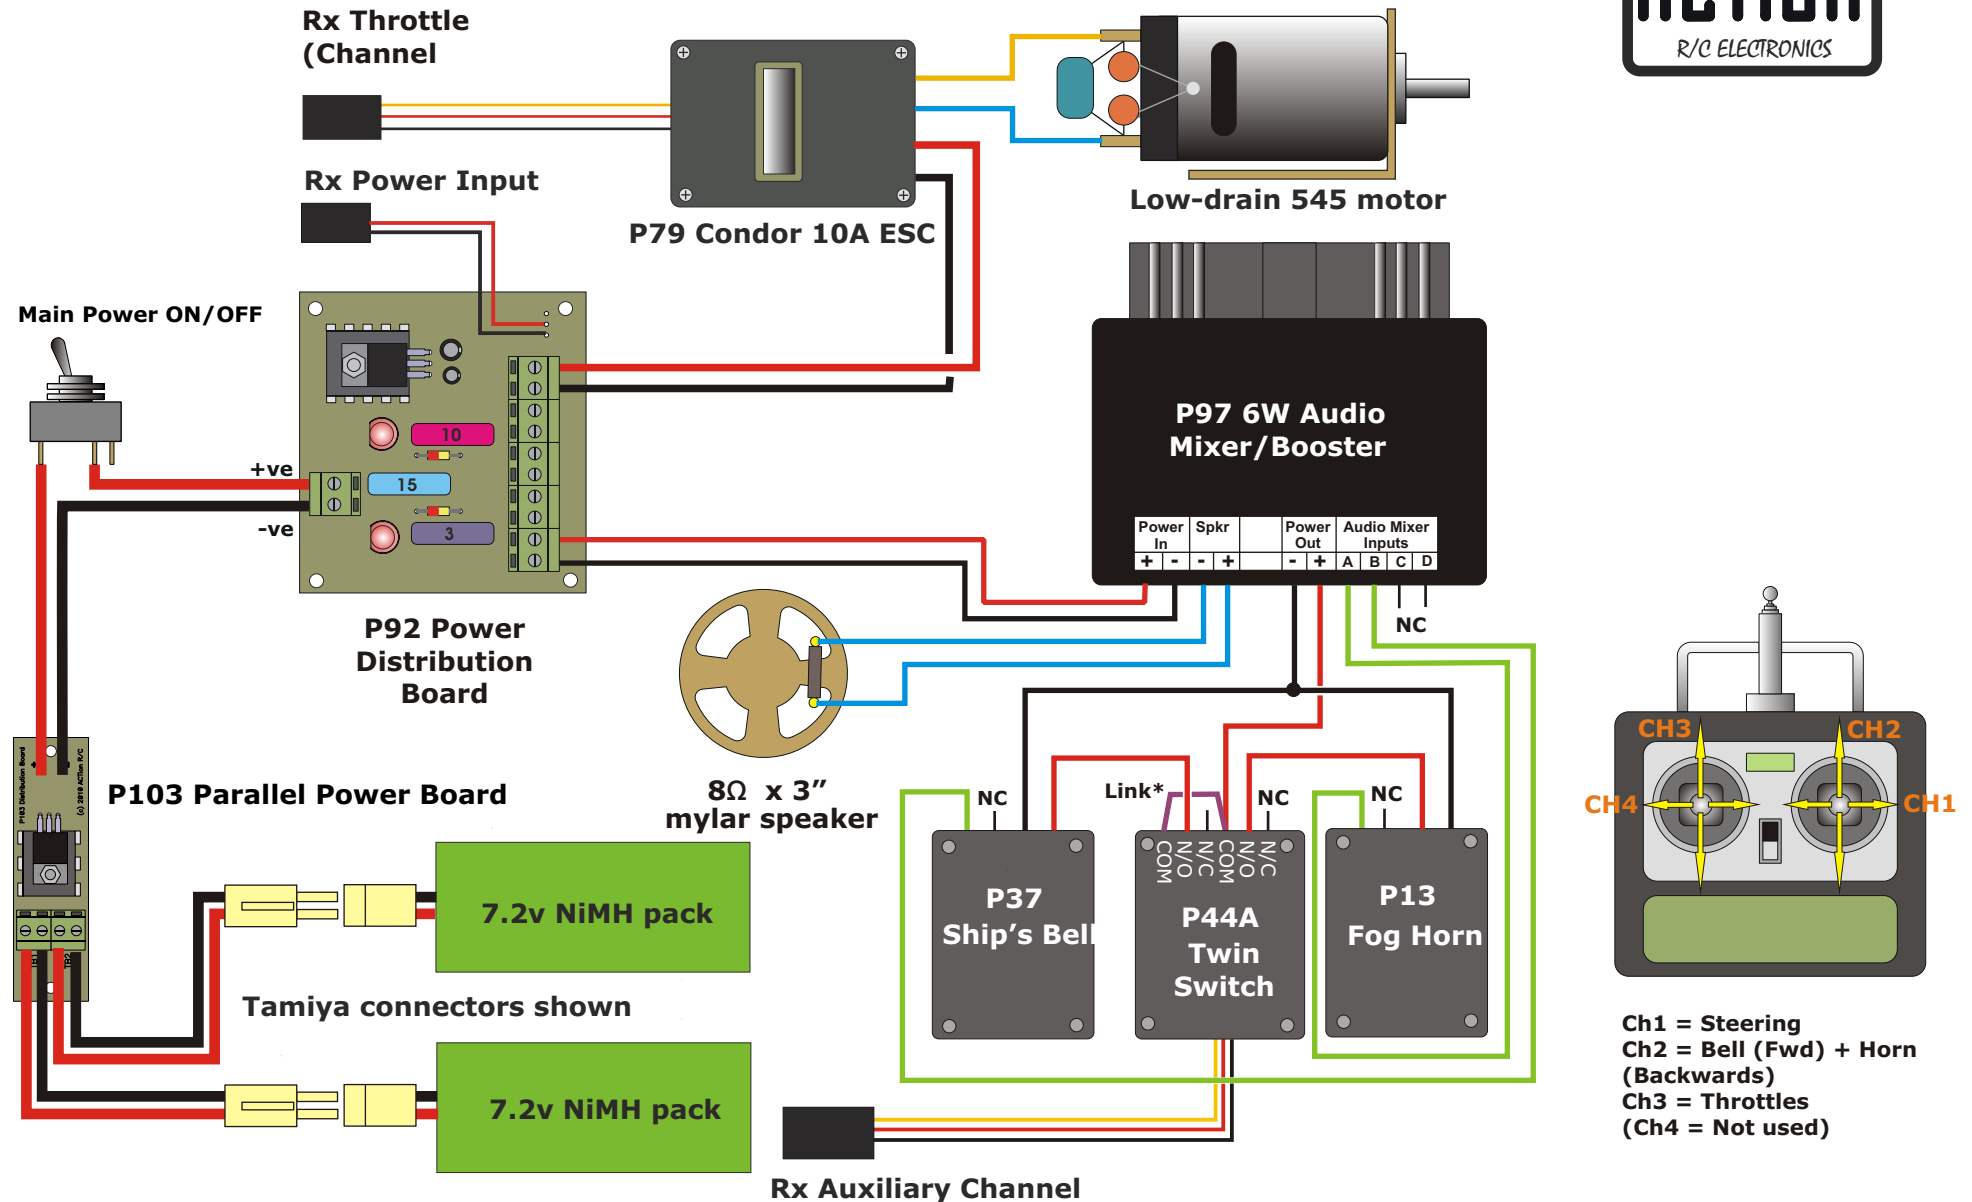

SUGGESTED INSTALLATION OF ACTION UNITS IN "ALEXANDER VON HUMBOLDT" FOR MR TERRY SMALL

Ch1 = Steering
 Ch2 = Bell (Fwd) + Horn (Backwards)
 Ch3 = Throttles
 (Ch4 = Not used)