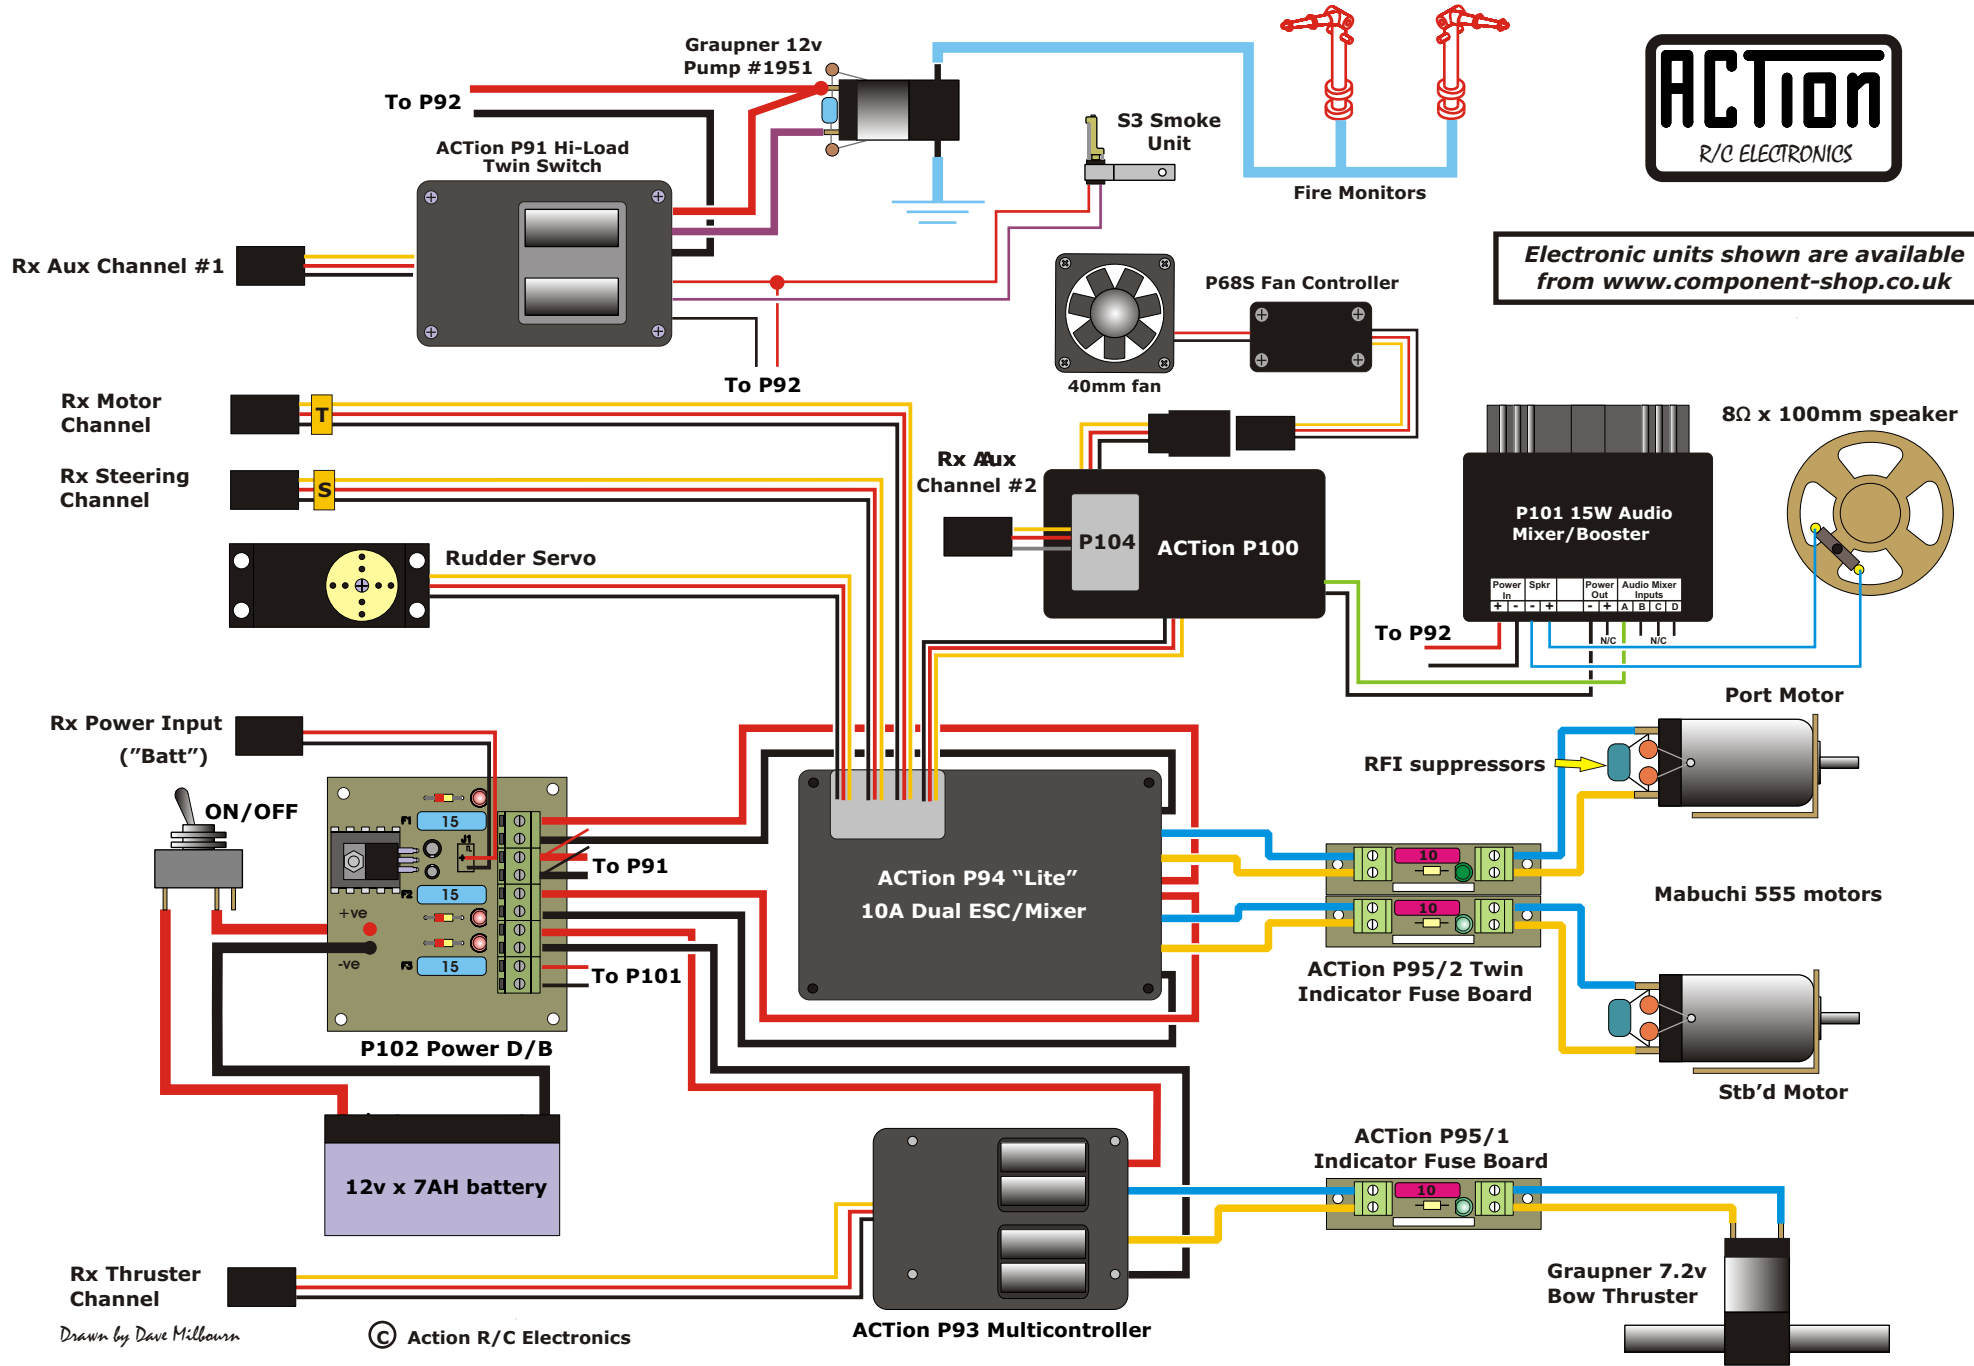

SUGGESTED INSTALLATION OF ACTION UNITS IN MODEL SLIPWAY "AZIZ" FOR MR SOEKISNADI KARJADI

Electronic units shown are available from www.component-shop.co.uk

Drawn by Dave Milbourn

© Action R/C Electronics

ACTION P93 Multicontroller