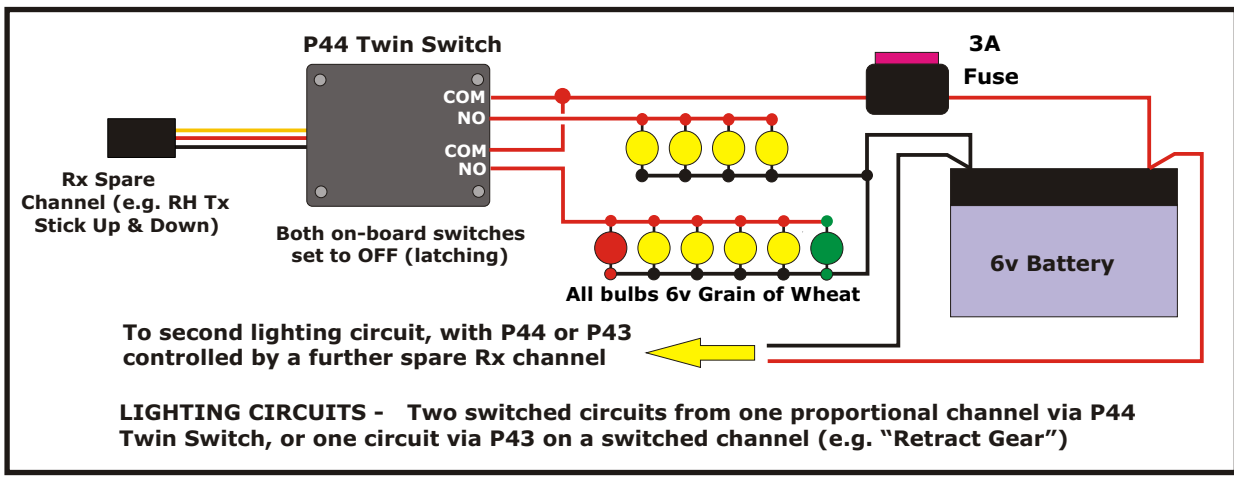

SUGGESTED INSTALLATION OF ACTION UNITS IN "DRUMBEAT OF DEVON" FOR MR PETER BAKER

Electronic units shown are available from www.component-shop.co.uk

Drawn by Dave Milbourn