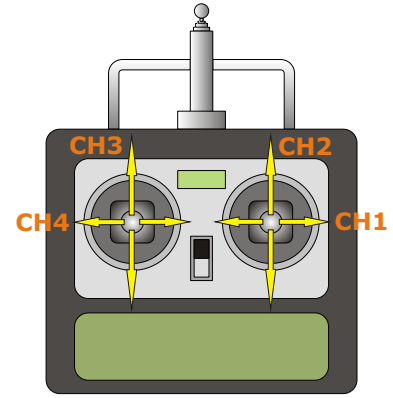

SUGGESTED INSTALLATION OF ACTION UNITS IN "DRUMBEAT OF DEVON" FOR MR PETER BAKER

Electronic units shown are available from www.component-shop.co.uk

Drawn by Dave Milbourn