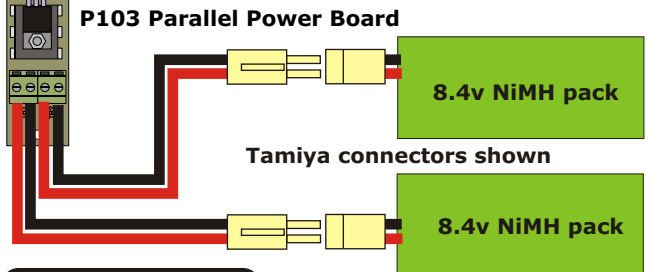

SUGGESTED INSTALLATION OF ACTION UNITS IN "DRUMBEAT OF DEVON" FOR MR PETER BAKER

Electronic units shown are available from www.component-shop.co.uk

Drawn by Dave Milbourn