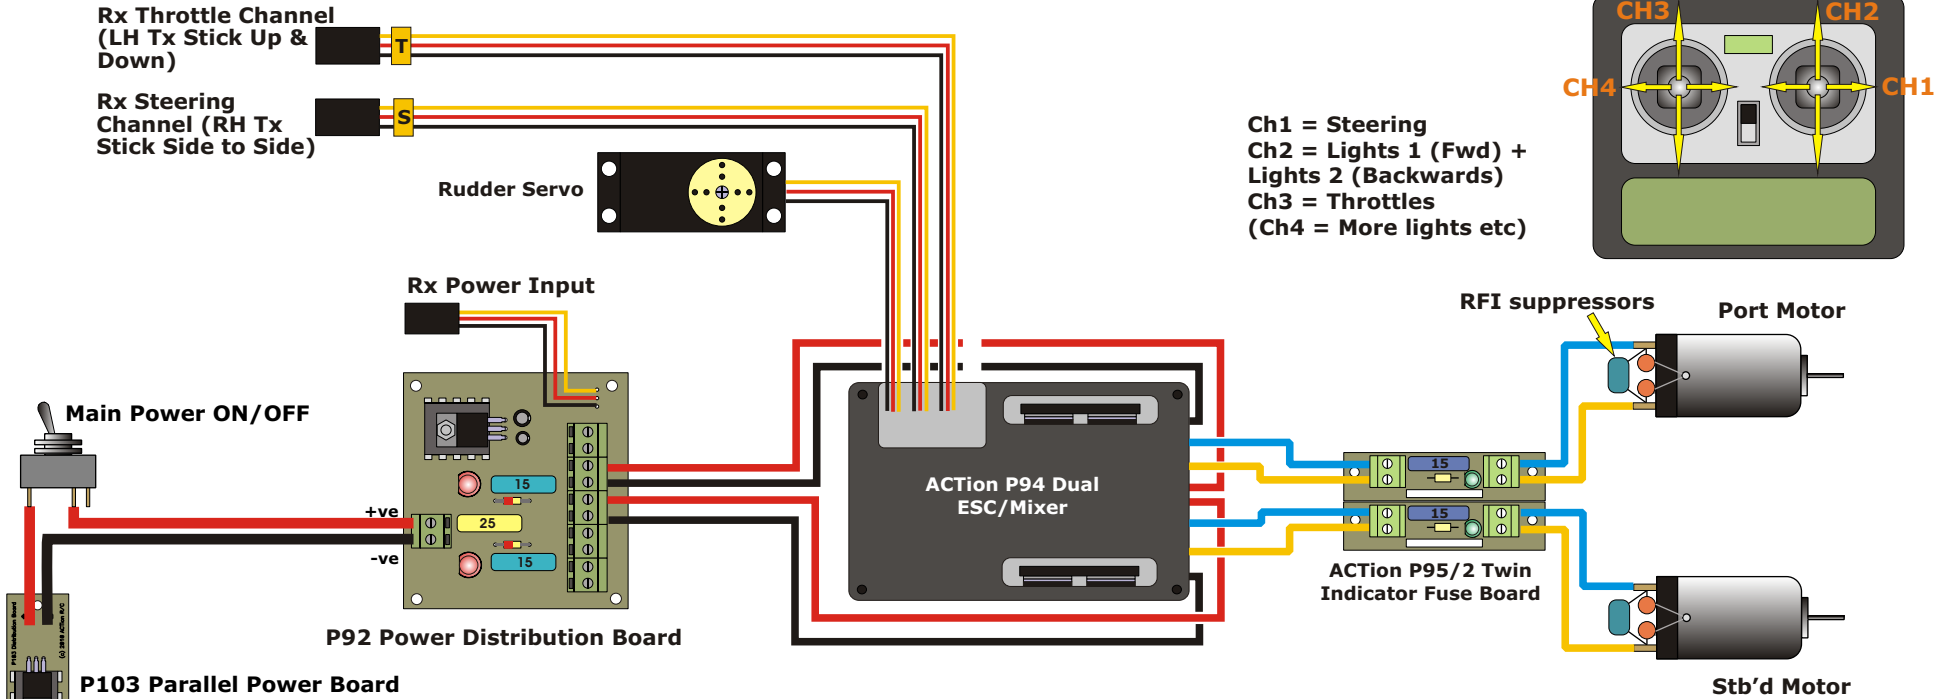

SUGGESTED INSTALLATION OF ACTION UNITS IN "DRUMBEAT OF DEVON" FOR MR PETER BAKER

Electronic units shown are available from www.component-shop.co.uk

Drawn by Dave Milbourn