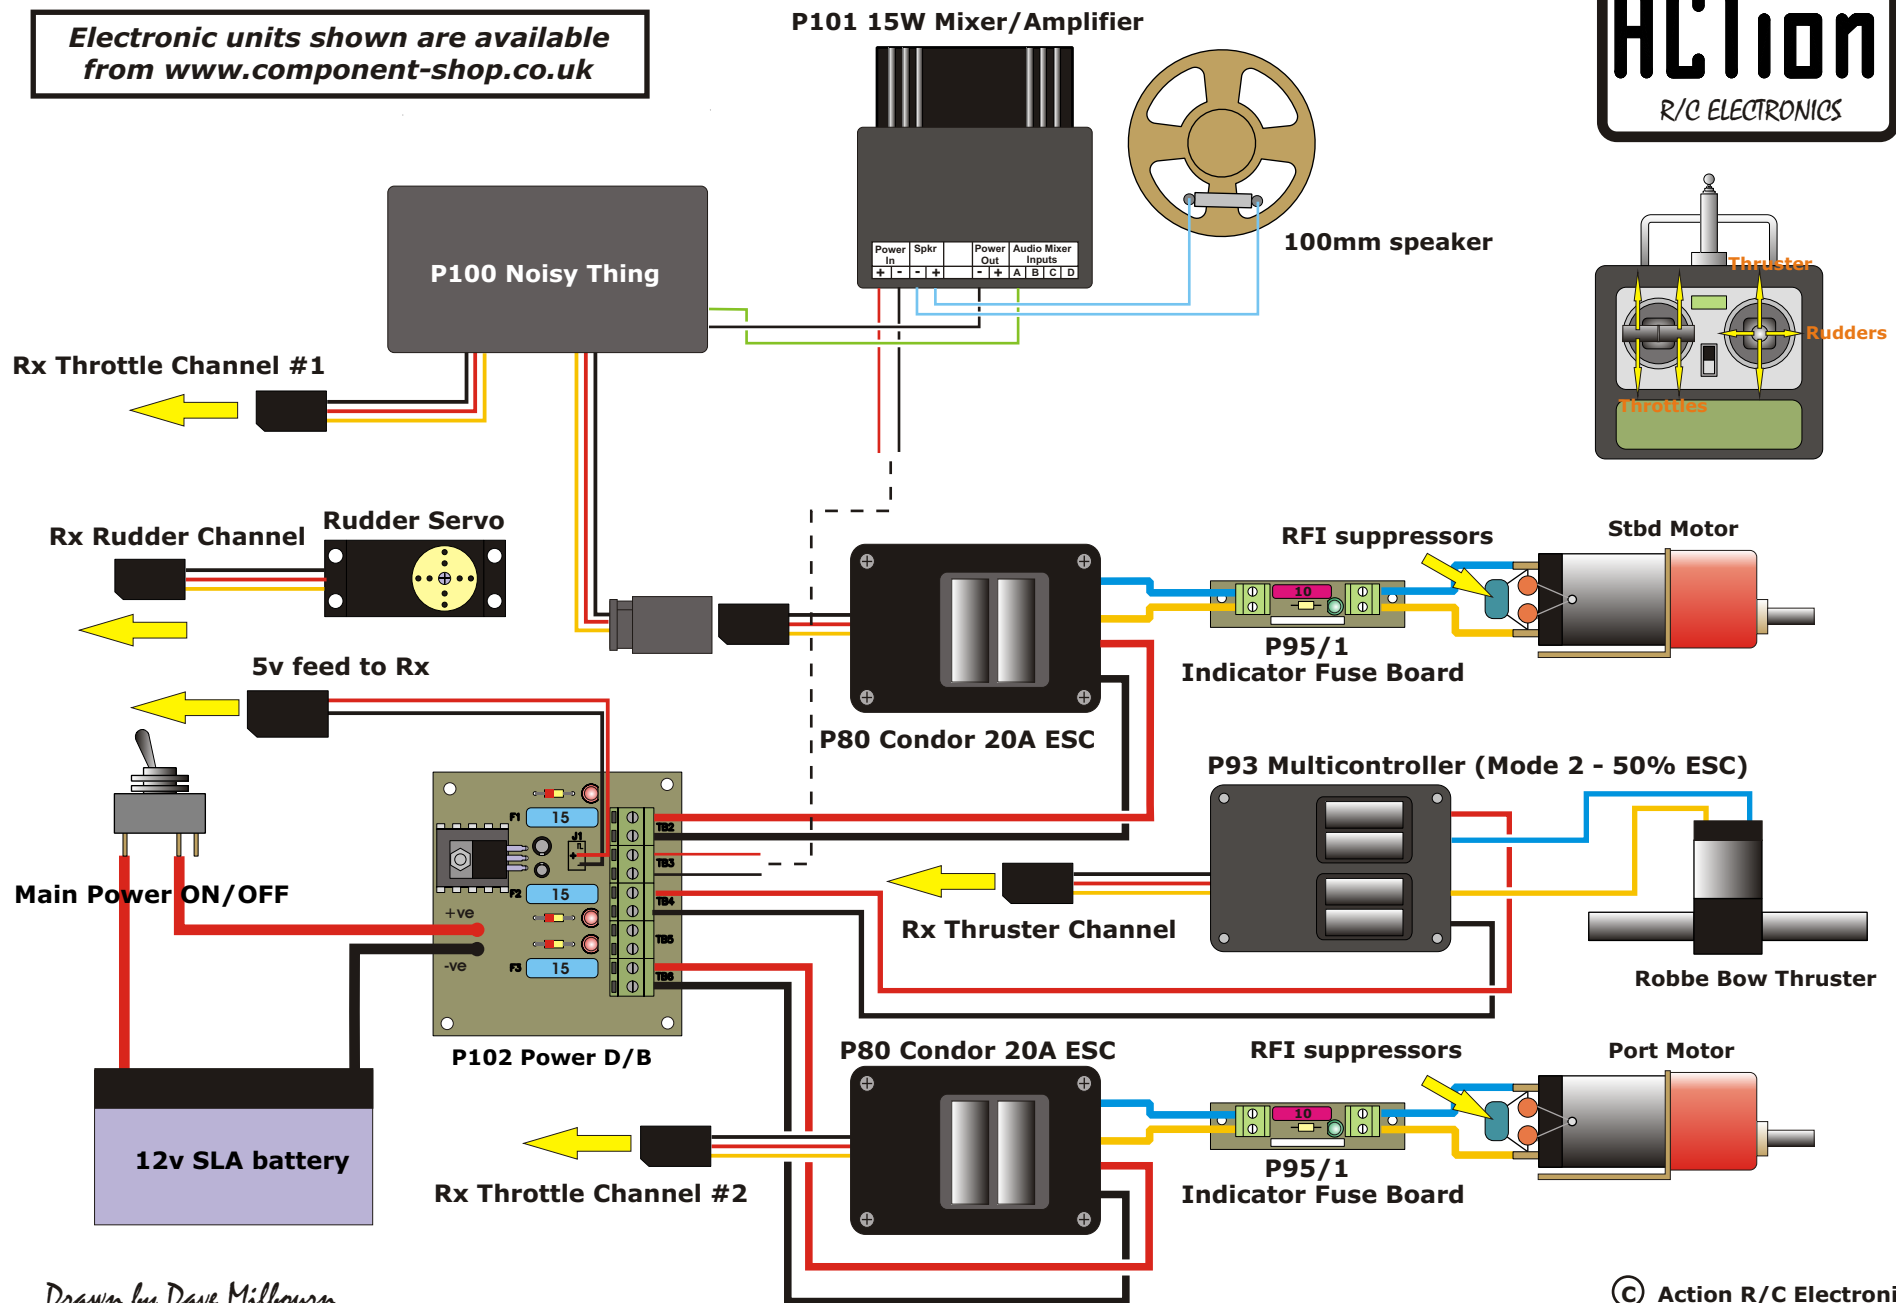

SUGGESTED INSTALLATION OF ACTION ELECTRONICS IN Model Slipway "Aziz" for Mr David Brown

Electronic units shown are available from www.component-shop.co.uk

Drawn by Dave Milbourn