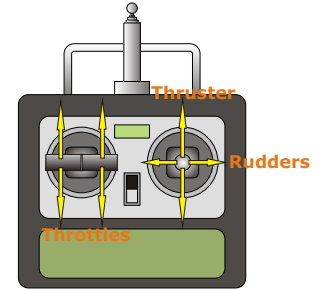

SUGGESTED INSTALLATION OF ACTION ELECTRONICS IN Model Slipway "Aziz" for Mr David Brown

Electronic units shown are available from www.component-shop.co.uk

Drawn by Dave Milbourn