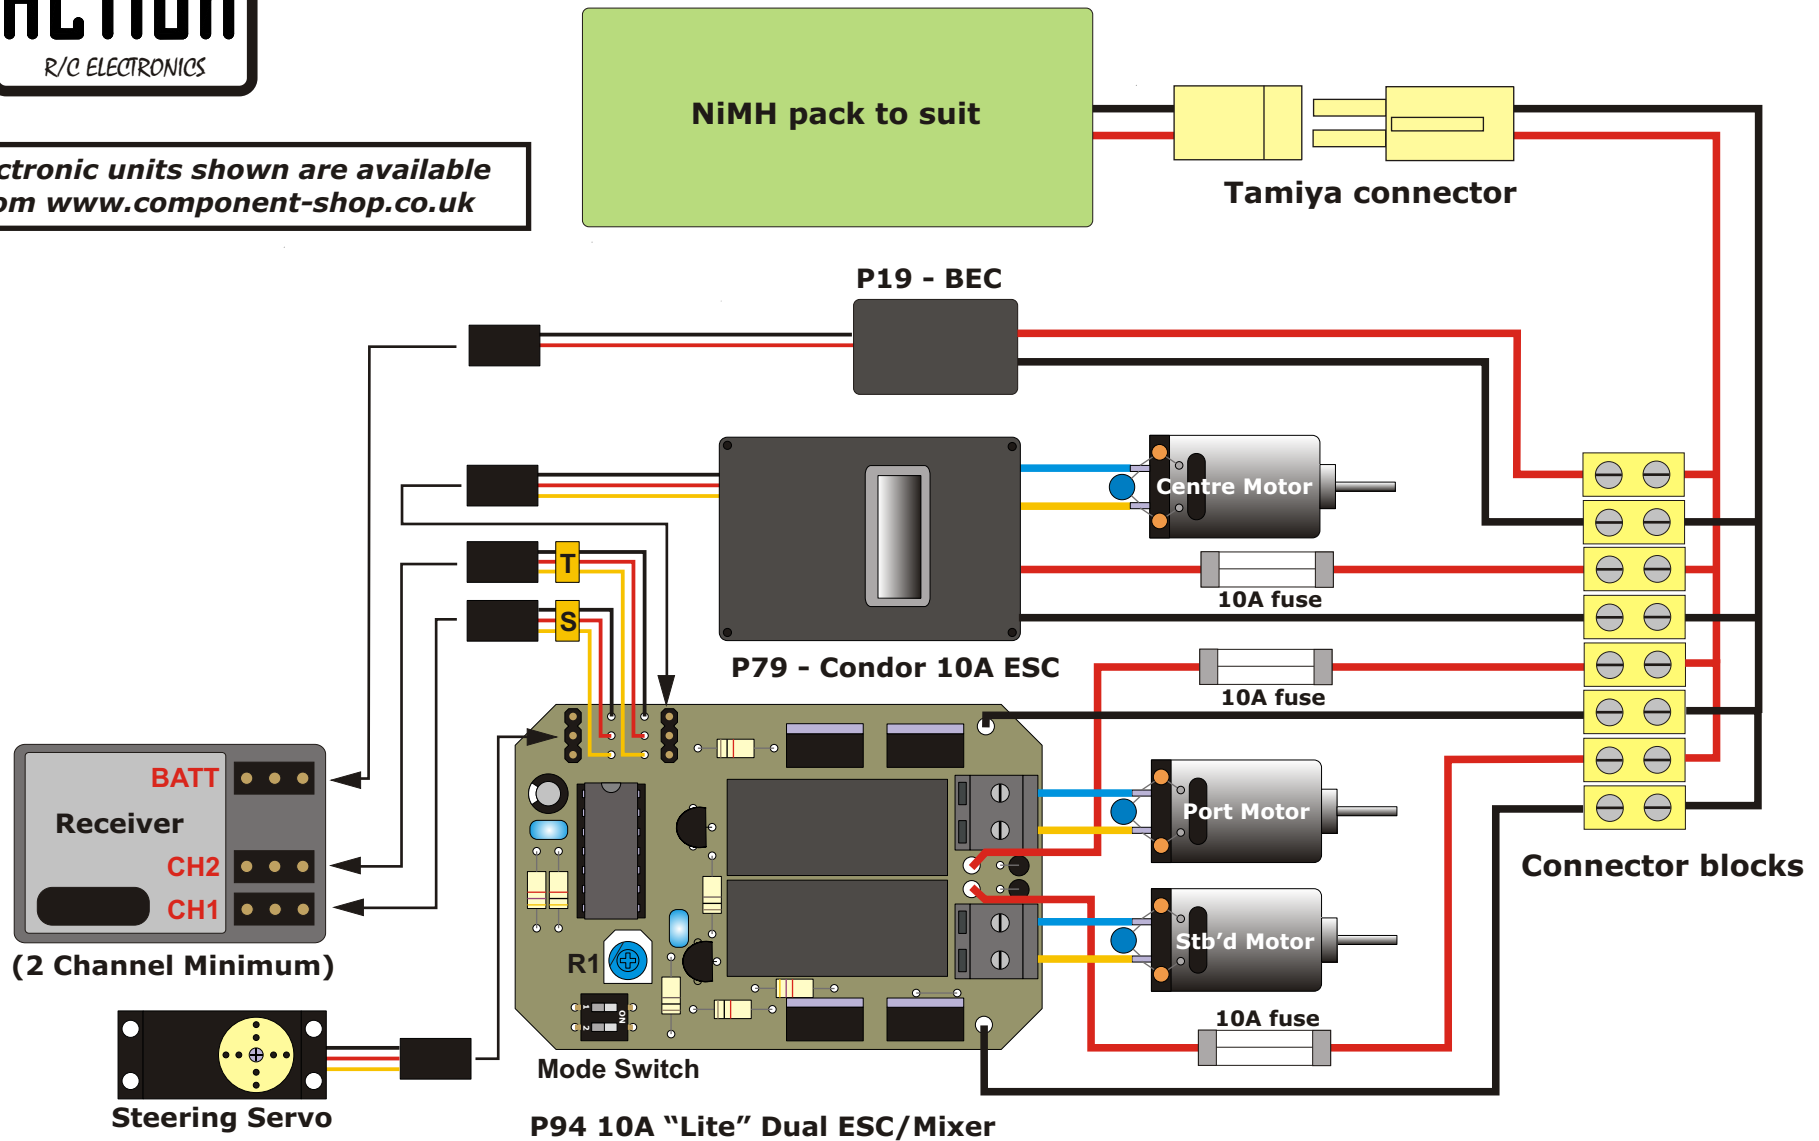

# SUGGESTED INSTALLATION OF ACTION UNITS IN 3-MOTOR MTB PLASTIC KIT CONVERSION FOR MR ROB DAVIES

Electronic units shown are available from [www.component-shop.co.uk](http://www.component-shop.co.uk)

Drawn by Dave Milbourn